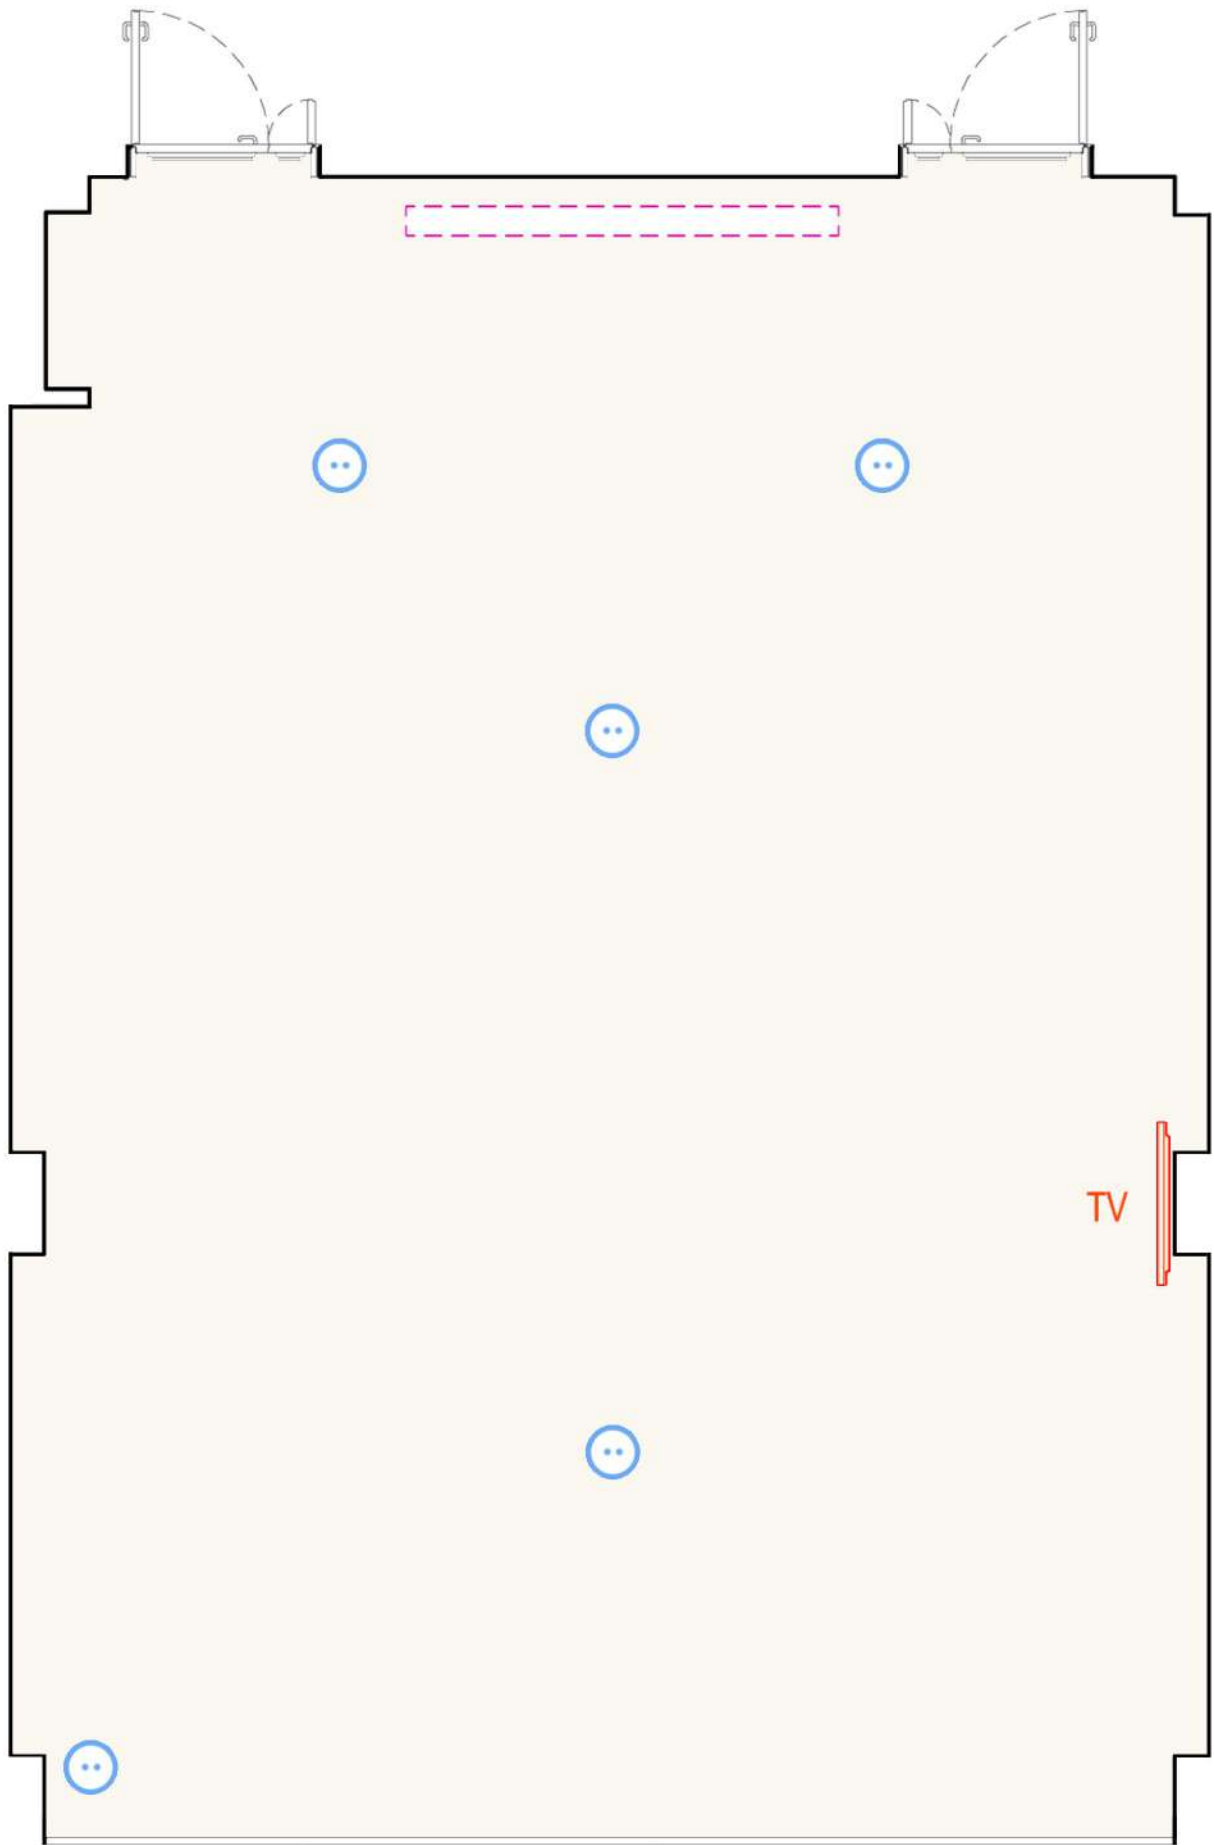

Configuration 2 Conference hall 1

Configuration 1 Conference hall 1

LEDEND

Projection screen

Sockets box in the floor

TV (height 250 cm from floor)

Configuration 1 Conference hall 2

LEDEND

Configuration 2 Conference hall 2

Configuration 1 Conference hall 4

LEDEND

Configuration 1 Conference hall 3

LEDEND

Projection screen

Sockets box in the floor

TV (height 250 cm from floor)