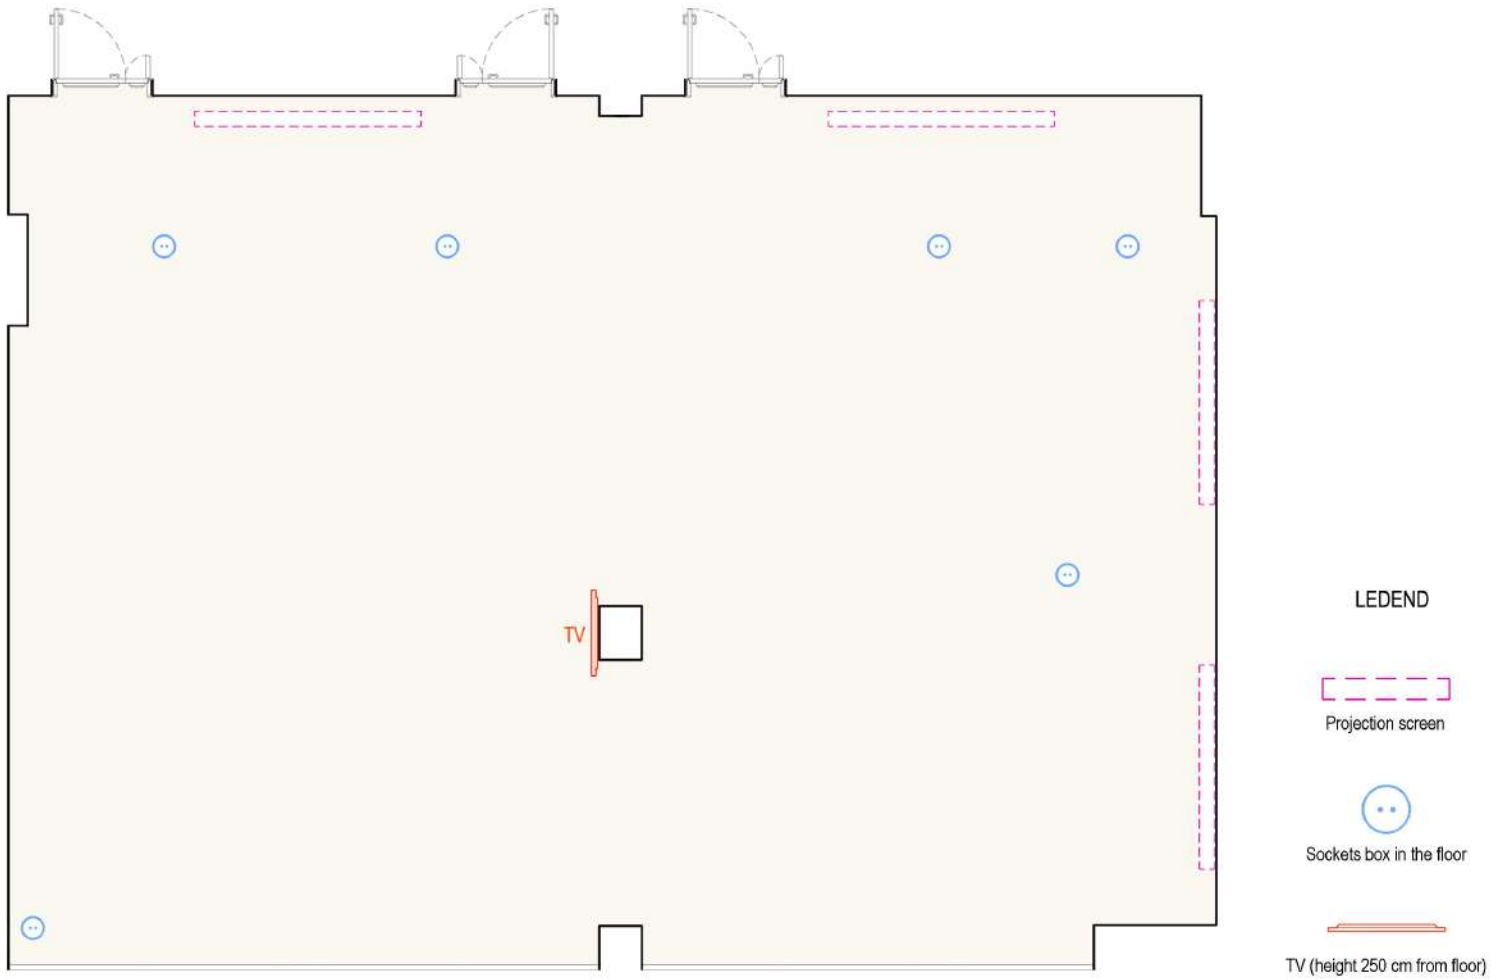

Configuration 2 Conference hall 1

Configuration 1 Conference hall 1

LEDEND

Projection screen

Sockets box in the floor

TV (height 250 cm from floor)

Configuration 1 Conference hall 2

LEDEND

Configuration 2 Conference hall 2

Configuration 1 Conference hall 4

LEDEND

Configuration 1 Conference hall 3

LEDEND

Projection screen

Sockets box in the floor

TV (height 250 cm from floor)